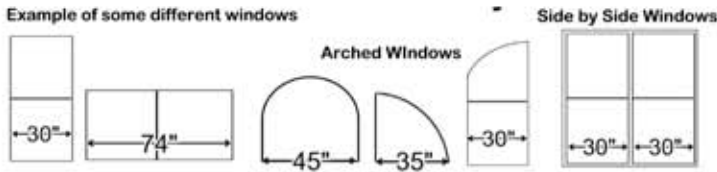

Do-it-yourself Measurement Sheet

Step 1: Measure the width of your windows in inches

Step 2: Measure the height of your windows in inches

Step 3: Record your measurements below

	Height	Width
Window 1		
Window 2		
Window 3		
Window 4		
Window 5		
Window 6		
Window 7		
Window 8		
Window 9		
Window 10		