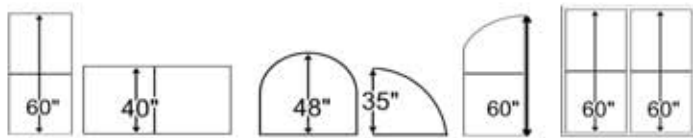

Do-it-yourself Measurement Sheet

Step 1: Measure the width of your windows in inches

Step 2: Measure the height of your windows in inches

Step 3: Record your measurements below

	Height	Width
Window 1		
Window 2		
Window 3		
Window 4		
Window 5		
Window 6		
Window 7		
Window 8		
Window 9		
Window 10		